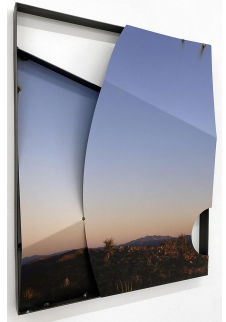

Dates: January 4th - February 24th, 2024

1). Artist: Morris Graves
Title: Waterfall (Light)
Date: 1943
Materials: tempera on paper
Dims: 32 x 26 inches

ID: RM2023_001

Artist: Morris Graves
Title: Waterfall (Dark)
Date: 1943
Materials: tempera on paper
Dims: 32 x 26 inches

ID: MR2023_002

Artist: Mariah Robertson
Title: 300, 301, 302, 303, 304, 305
Date: 2023
Materials: photochemical treatment on RA4 paper
Dims: 30 x 27 inches

ID: MR2023_003

Artist: Letha Wilson
Title: Joshua Tree Sunset Fold Steel
Date: 2023
Materials: UV prints on steel, steel frame
Dims: 30 x 24 x 3.5 inches

ID: LW2023_001

Artist: Letha Wilson
Title: Joshua Tree Granite Fold Steel
Date: 2023
Materials: UV prints on steel, paint, steel frame
Dims: 19 x 13.5 x 1.5 inches

ID: LW2023_002

Artist: Letha Wilson
Title: Craters of the Moon Fold Back
Date: 2021
Materials: UV prints on steel
Dims: 28.5 x 20 x 13.5 inches

ID: LW2023_003

Artist: Letha Wilson
Title: Hudson Valley Washington Concrete Bend
Date: 2020
Materials: unique C-print, concrete, UV print, aluminum frame
Dims: 24.25 x 32.25 x 1.25 inches

ID: LW2023_004