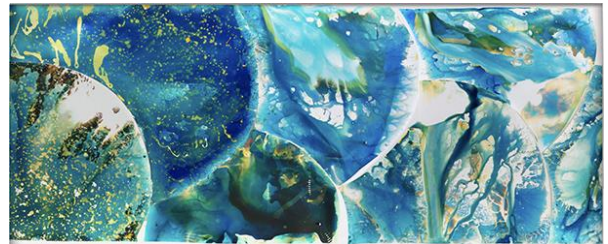

Dates: January 4th - February 24th, 2024

1). Artist: Morris Graves
Title: Waterfall (Light)
Date: 1943
Materials: tempera on paper
Dims: 32 x 26 inches

ID: RM2023_001

Artist: Morris Graves
Title: Waterfall (Dark)
Date: 1943
Materials: tempera on paper
Dims: 32 x 26 inches

ID: RM2023_002

Artist: Mariah Robertson
Title: 234, 235, 236, 237, 238, 239, 240
Date: 2023
Materials: photochemical treatment on RA4 paper
Dims: 30 x 72 inches

ID: MR2023_001

Artist: Mariah Robertson
Title: 285, 286, 287, 289, 290, 291
Date: 2023
Materials: photochemical treatment on RA4 paper
Dims: 30 x 36 inches